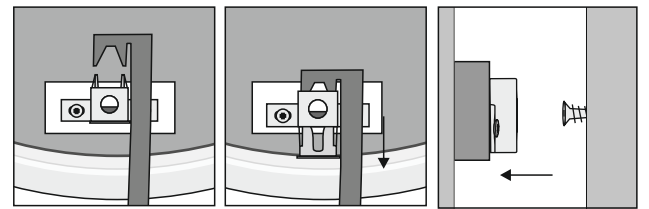

Lukitusshela
Låsmekanism
Locking mechanism